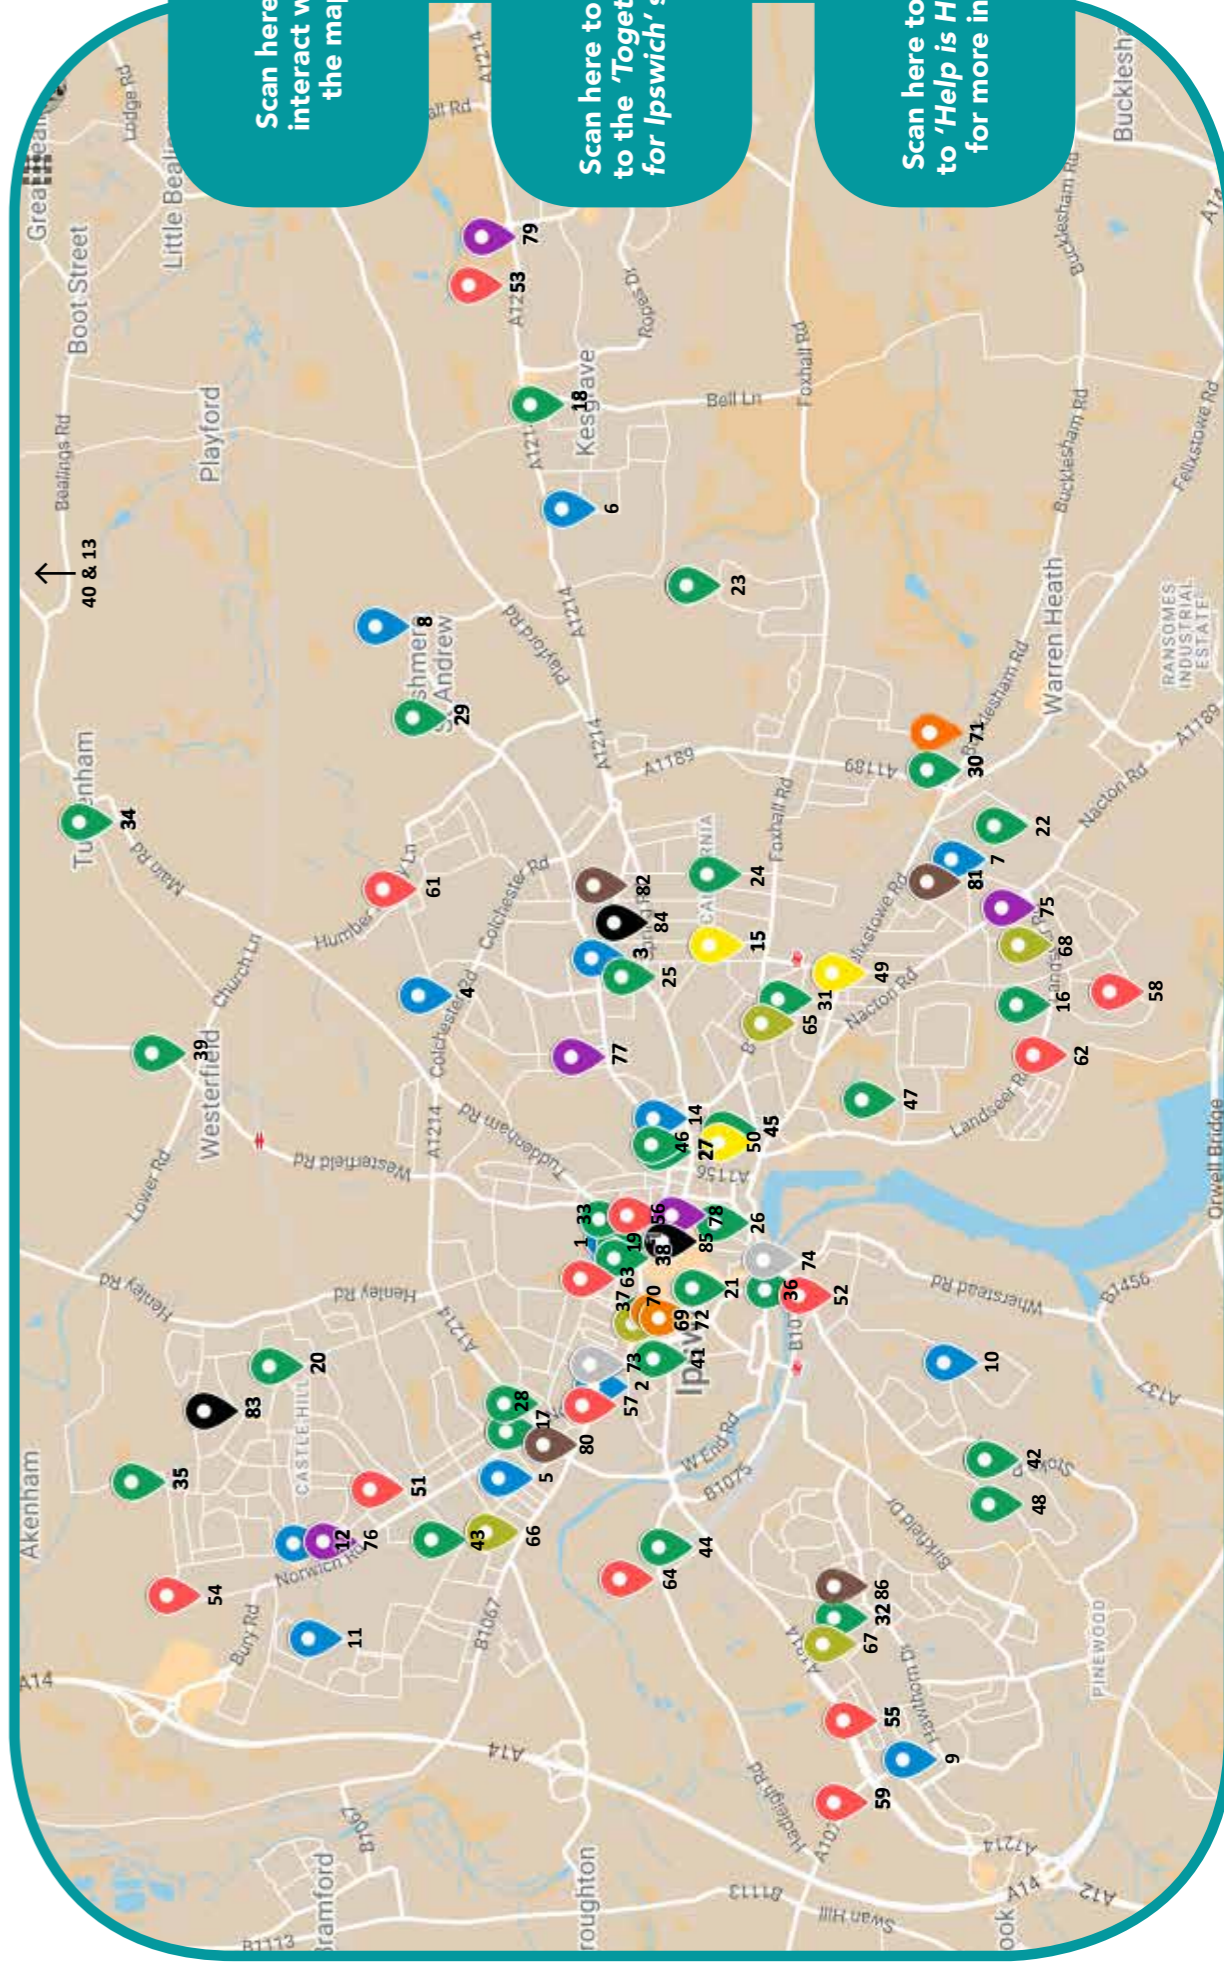

1. Leighton Road Evangelical Church - IP3 0LJ
   www.leightonchurch.org.uk
2. Proclaimers Church - IP2 0UA
   www.proclaimers.com/ipswich
3. Romanian Fellowship
4. Rushmere Community Church - IP4 3EJ
   www.rccipswich.org.uk
5. The True Vine Church - IP3 0EE
   theychurches.co.uk/02221821/The_True_Vine_Church_UK
6. Trinity Praise Centre - IP1 3JG
   rccipswich.wixsite.com/rccipswich
7. Vineyard Church - IP2 0HU
   www.ipswichvineyardchurch.org.uk
8. Alan Road Methodist Church - IP3 8EX
   eangliamethodist.org.uk/ipswich-alan-road
9. Bramford Road Methodist Church - IP1 4AY
   brmc.methodistic.org.uk
10. Chantry Methodist Church - IP2 0QN
    chantry.methodistic.org.uk
11. Landseer Road Methodist Church - IP3 9LX
    landseer.methodistic.org.uk
12. Museum Street Methodist Church - IP1 2EF
    www.museumstreet.org.uk
13. Sourzoh Diocese of the Russian Orthodox Church - IP1 2AB
    www.sourzoh.org/parishes-eng
14. Syriac Orthodox Church - IP3 8TJ
15. The Orthodox Church of St Cosmas and St Damian - IP1 2AQ
    www.thyateira.org.uk/archdiocese/communities/england/ipswich
16. Ipswich International Church - IP1 2NB
    ipswichinternational.church
17. Shiloh Pentecostal - IP2 8JA
    www.facebook.com/Shiloh-Church-Ipswich-604915056266911/
18. St James the Lesser RC Church - IP3 9LU
    www.rcdea.org.uk/location/st-james-ipswich
19. St Marks RC Church - IP2 0QQ
    www.stmarksparish.org.uk
20. St Mary Magdalen RC Church - IP1 6JS
    marymagdalens.org
21. St Mary's RC Church - IP4 4BD
    www.st-mary.org.uk
22. St Pancras RC Church - IP4 1BD
    www.stpancraschurch.org.uk
23. The Church of the Holy Family & St Michael Kesgrave - IP5 2QP
    www.st-mary.org.uk
24. Salvation Army Bramford - IP1 2LW
    www.salvationarmy.org.uk/ipswich-bramford-road
25. Salvation Army Ipswich - IP4 4PH
    www.salvationarmy.org.uk/ipswich-priory
26. Salvation Army Ipswich Citadel - IP4 4PH
    www.ipswichcitadel.co.uk
27. Castle Hill United Reformed Church - IP1 6QF
    www.castlehillurc.org.uk
28. St John's United Reformed Church - IP4 5JD
    stjohnsurcipswich.org.uk
29. Christ Church Tacket Street - IP4 1AU
    www.christchurch-ipswich.org.uk

Scan here to interact with the map

Scan here to go to the 'Together for Ipswich' site

Scan here to go to 'Help is Here' for more info